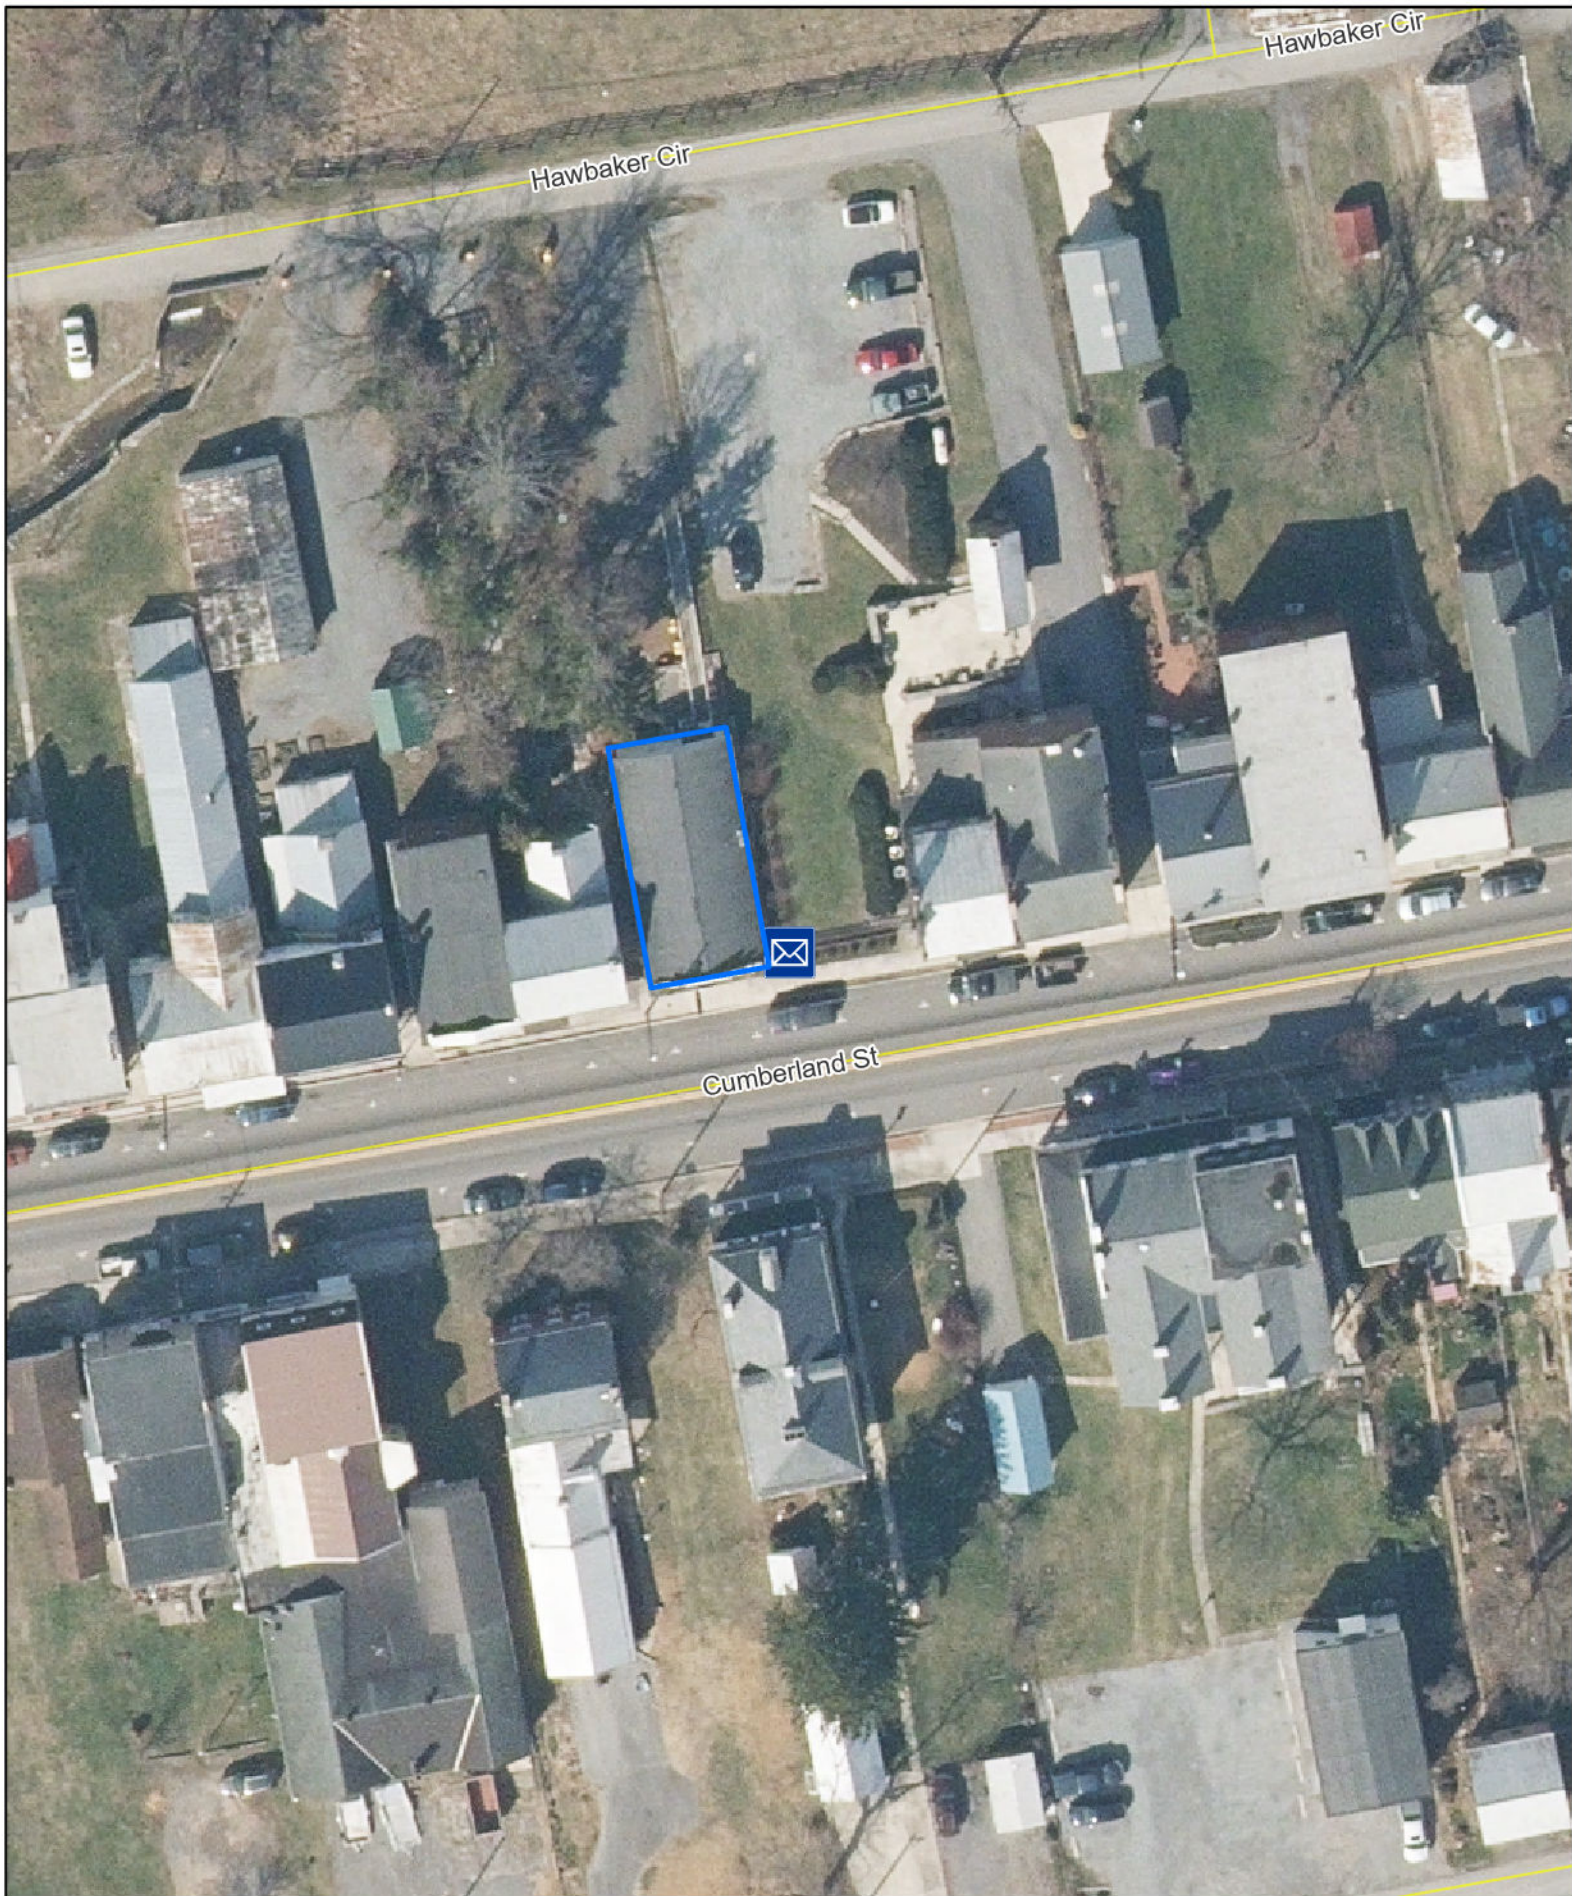

Ballot Drop Box

Building Footprint

Boonsboro Town Hall

Ballot Drop Box Location

21 N. Main Street, Boonsboro, MD

N

0 25 50 Feet

-  Ballot Drop Box
-  Building Footprint

Clear Spring Town Hall
Ballot Drop Box Location
146 Cumberland Street, Clear Spring, MD

Methodist Ave

Wabash St

North Pennsylvania Avenue

High St

High St

North Pennsylvania Avenue

Ballot Drop Box

Building Footprint

Hancock Town Hall

Ballot Drop Box Location

126 W. High Street, Hancock, MD

N

0 25 50 Feet

-  Ballot Drop Box
-  Building Footprint

Keedysville Town Hall

Building Footprint

Washington County Free Library

Ballot Drop Box Location

100 S. Potomac Street, Hagerstown, MD

N

0 25 50 Feet

North Conococheague Street

South Conococheague Street