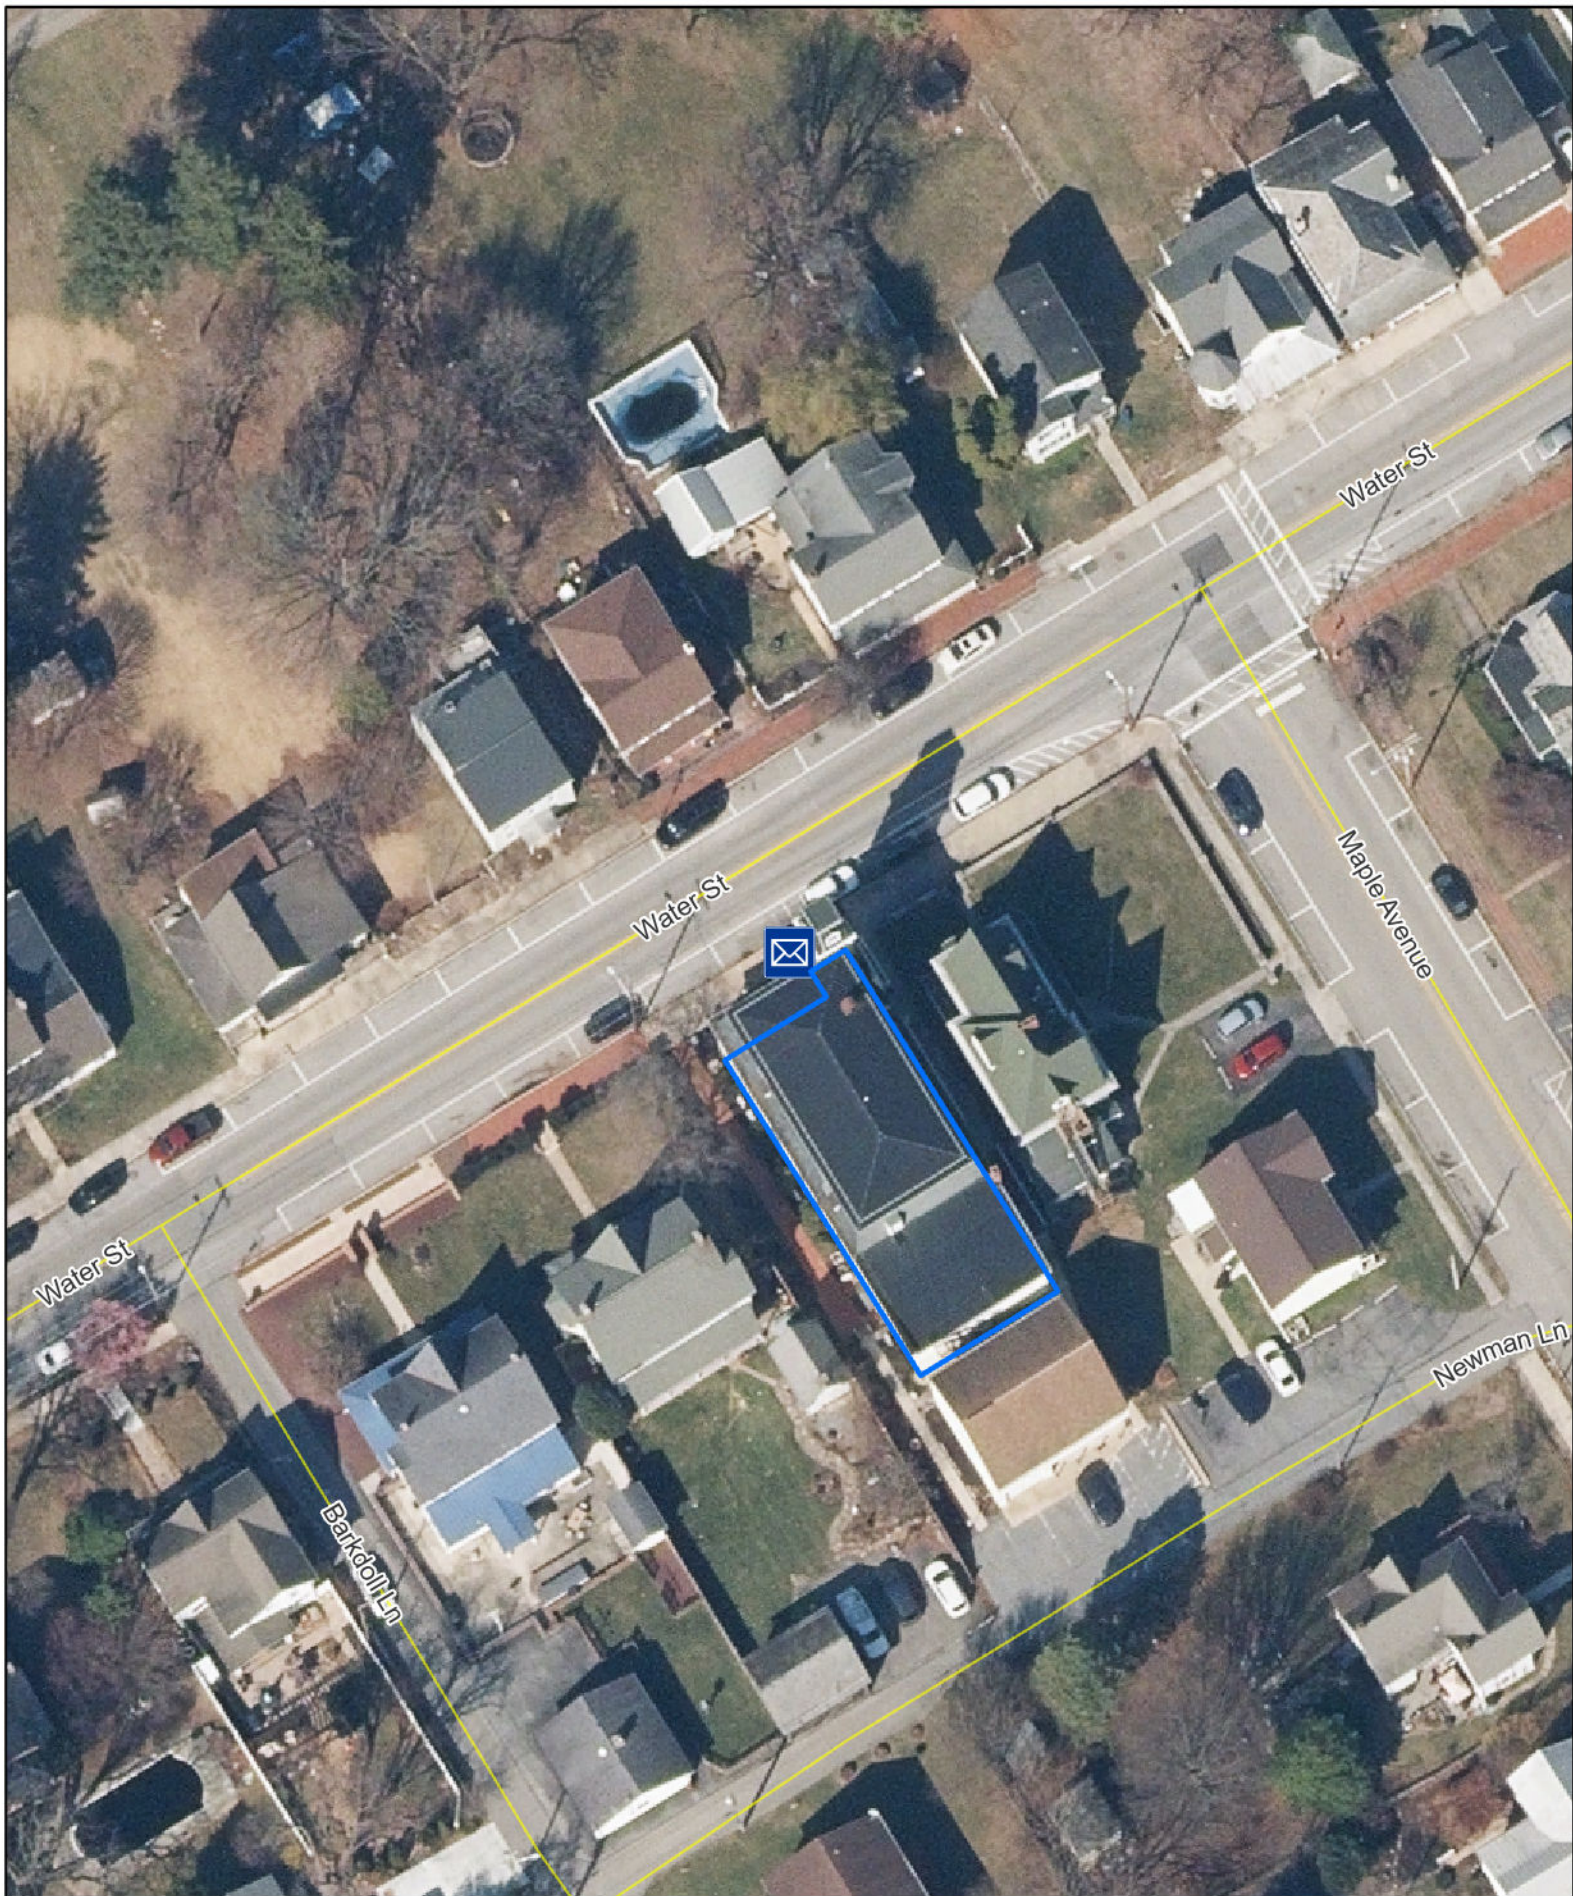

Ballot Drop Box

Building Footprint

Smithsburg Town Hall

Ballot Drop Box Location

21 W. Water Street, Smithsburg, MD

N

0 25 50 Feet