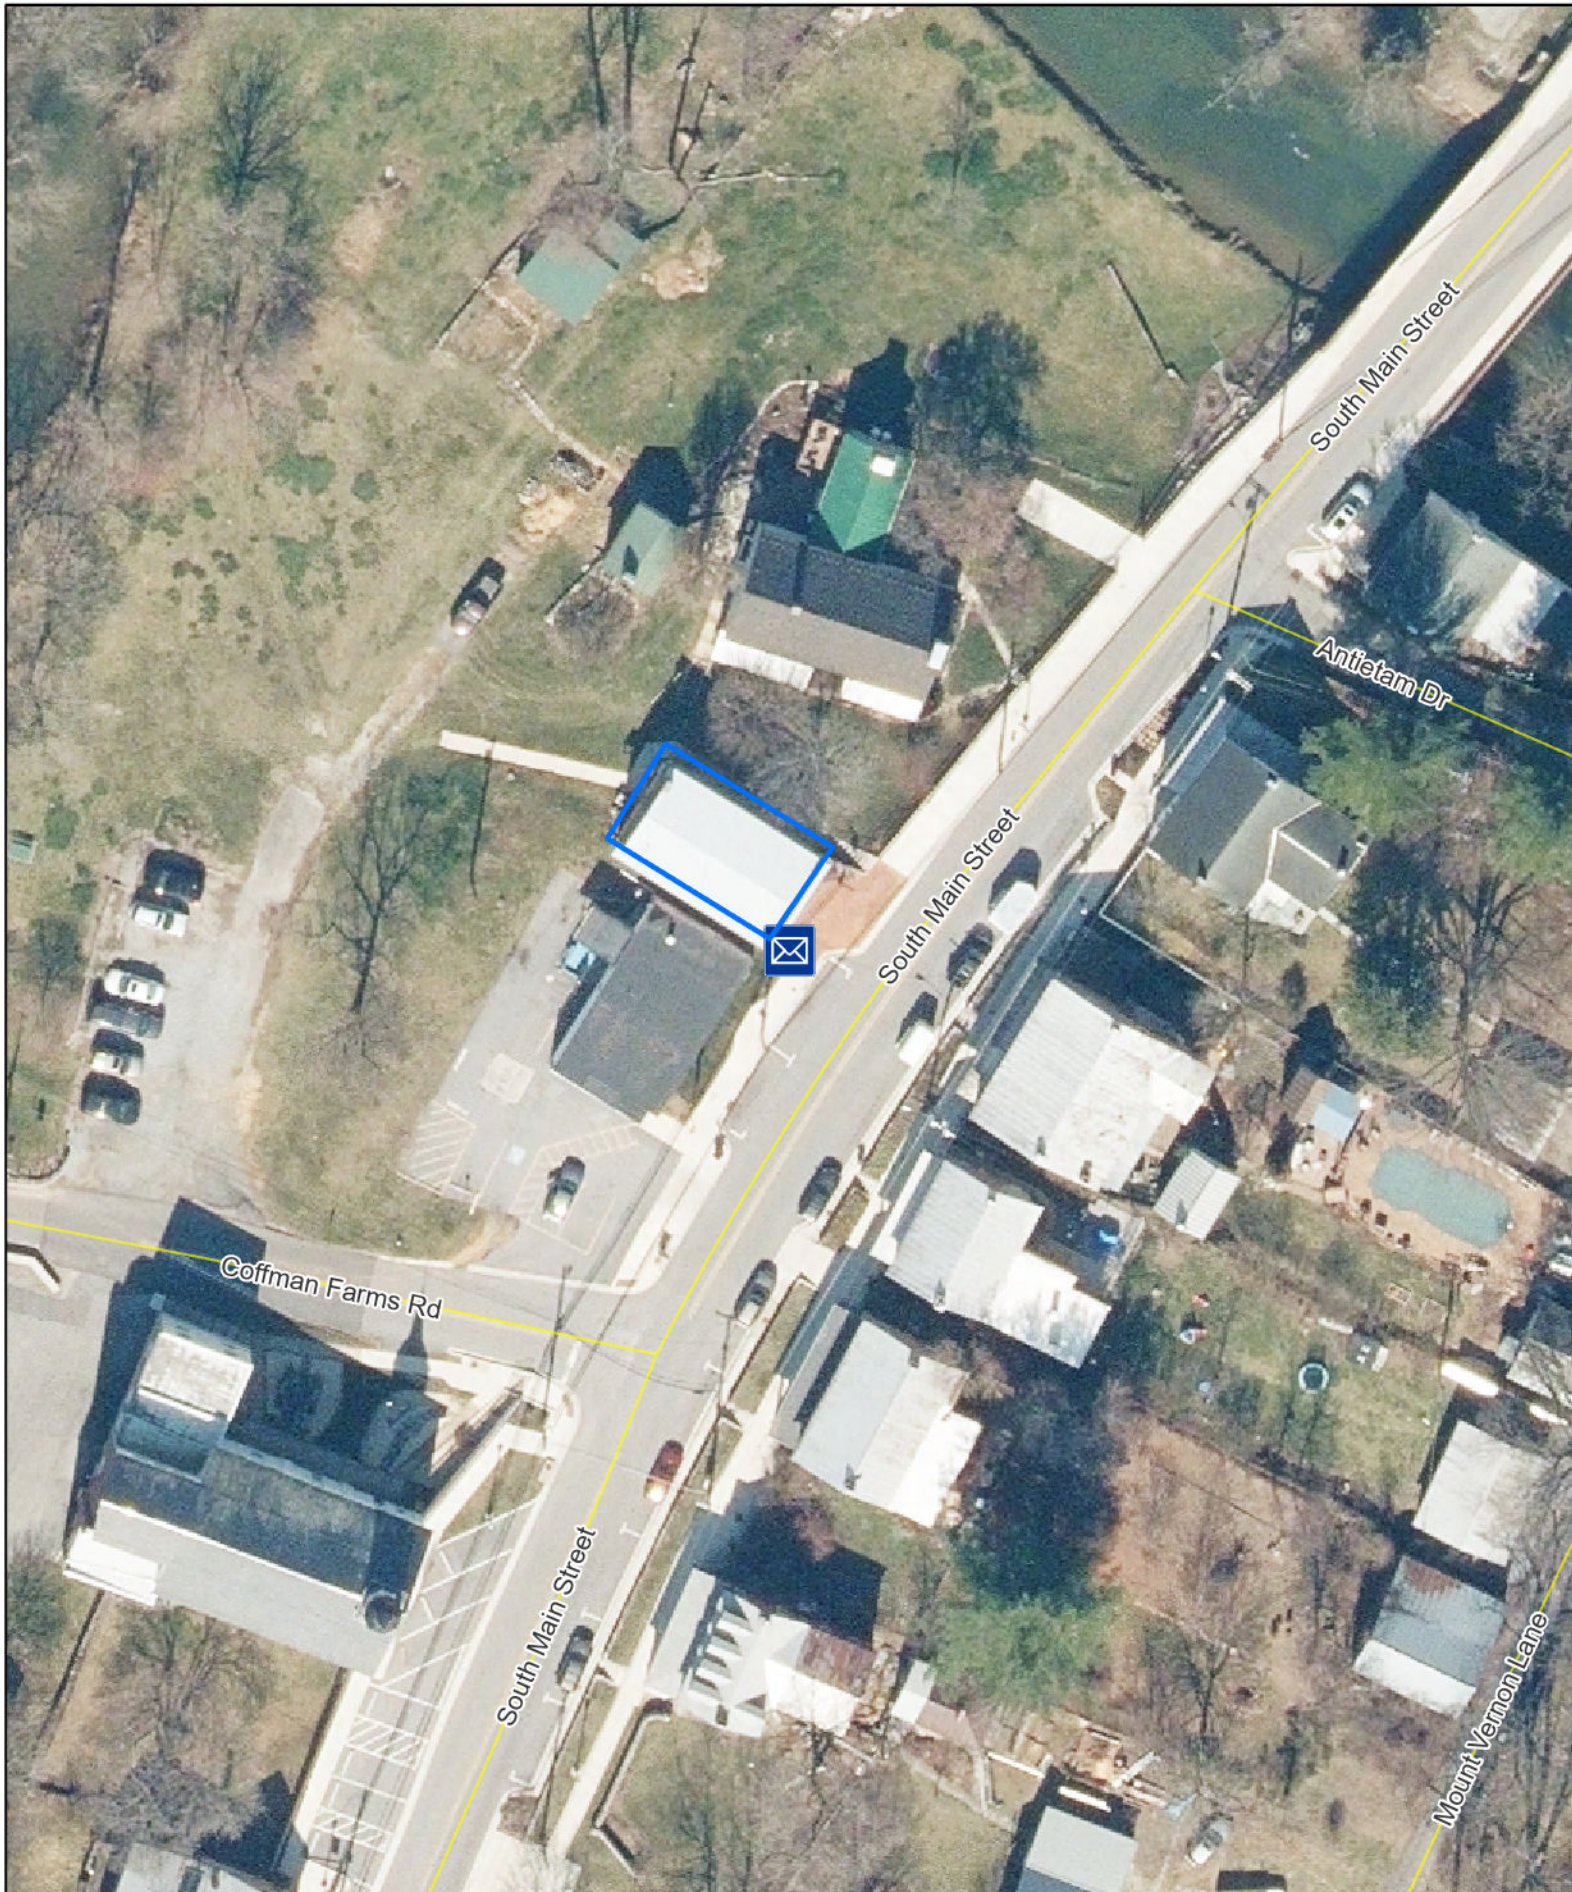

Ballot Drop Box

Building Footprint

Boonsboro Town Hall

Ballot Drop Box Location

21 N. Main Street, Boonsboro, MD

N

0 25 50 Feet

-  Ballot Drop Box
-  Building Footprint

Clear Spring Town Hall
Ballot Drop Box Location
146 Cumberland Street, Clear Spring, MD

Methodist Ave

Wabash St

North Pennsylvania Avenue

High St

High St

North Pennsylvania Avenue

Ballot Drop Box

Building Footprint

Hancock Town Hall

Ballot Drop Box Location

126 W. High Street, Hancock, MD

N

0 25 50 Feet

-  Ballot Drop Box
-  Building Footprint

Keedysville Town Hall

Building Footprint

Washington County Free Library

Ballot Drop Box Location

100 S. Potomac Street, Hagerstown, MD

N

0 25 50 Feet

North Conococheague Street

South Conococheague Street