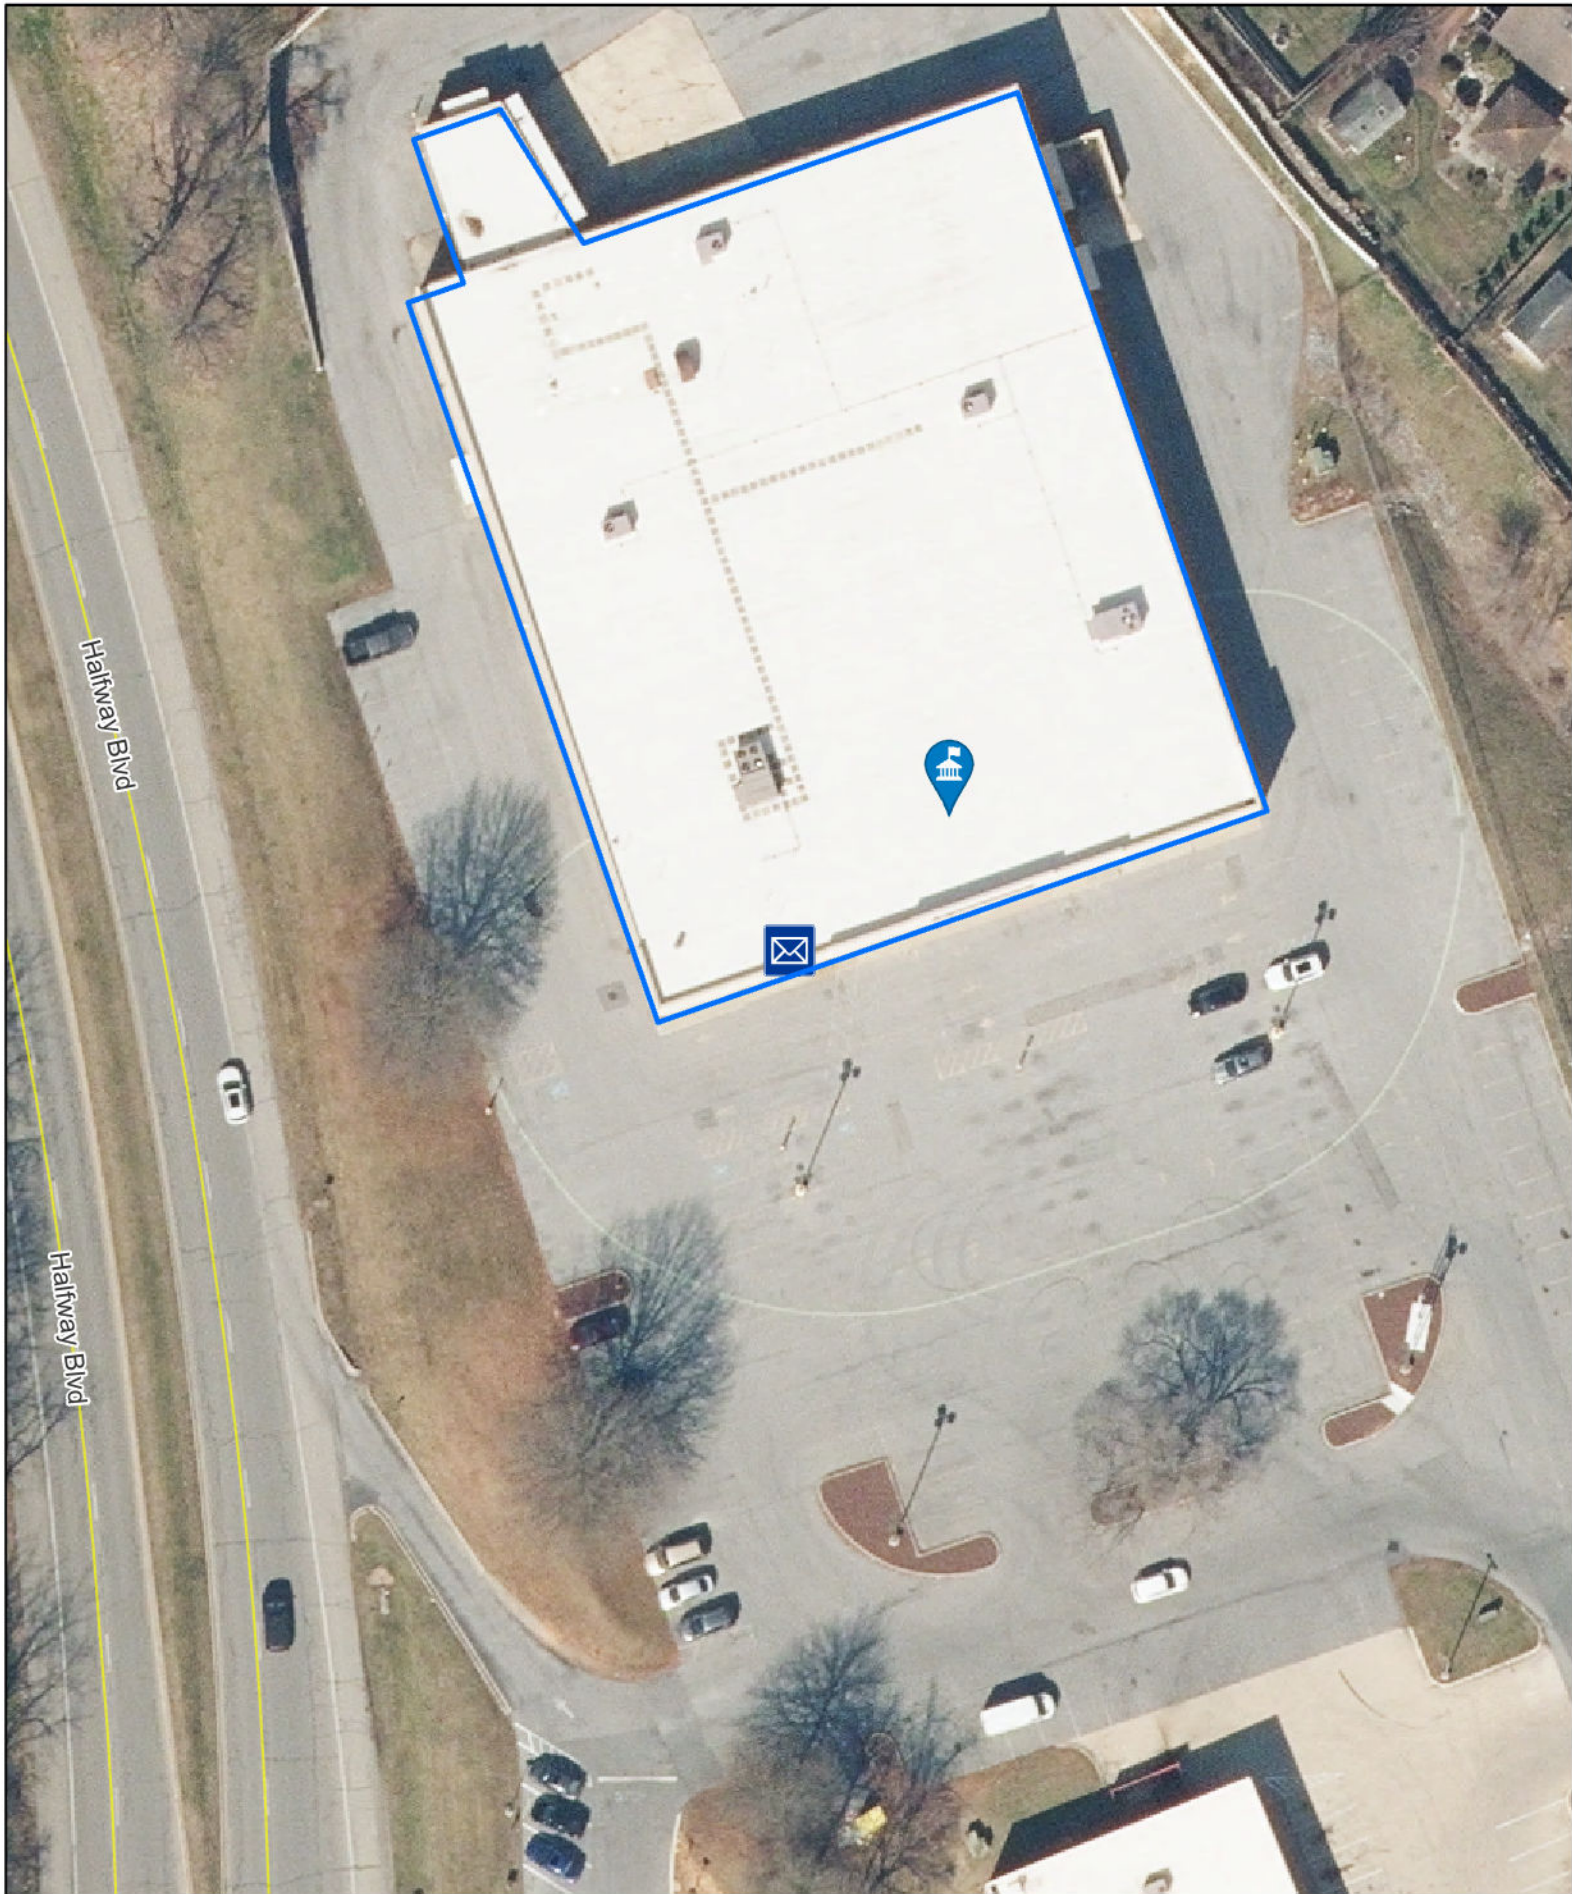

Ballot Drop Box

Building Footprint

Boonsboro Town Hall

Ballot Drop Box Location

21 N. Main Street, Boonsboro, MD

N

0 25 50 Feet

-  Ballot Drop Box
-  Building Footprint

Building Footprint

Hancock Town Hall

Ballot Drop Box Location

126 W. High Street, Hancock, MD

N

0 25 50 Feet

-  Ballot Drop Box
-  Building Footprint

Keedysville Town Hall

Ballot Drop Box

Building Footprint

Washington County Early Voting Center

Ballot Drop Box Location

17718 Virginia Avenue, Hagerstown, MD

N

0 25 50 Feet

Ballot Drop Box

Building Footprint

Washington County Free Library

Ballot Drop Box Location

100 S. Potomac Street, Hagerstown, MD

N

0 25 50 Feet

North Conococheague Street

South Conococheague Street