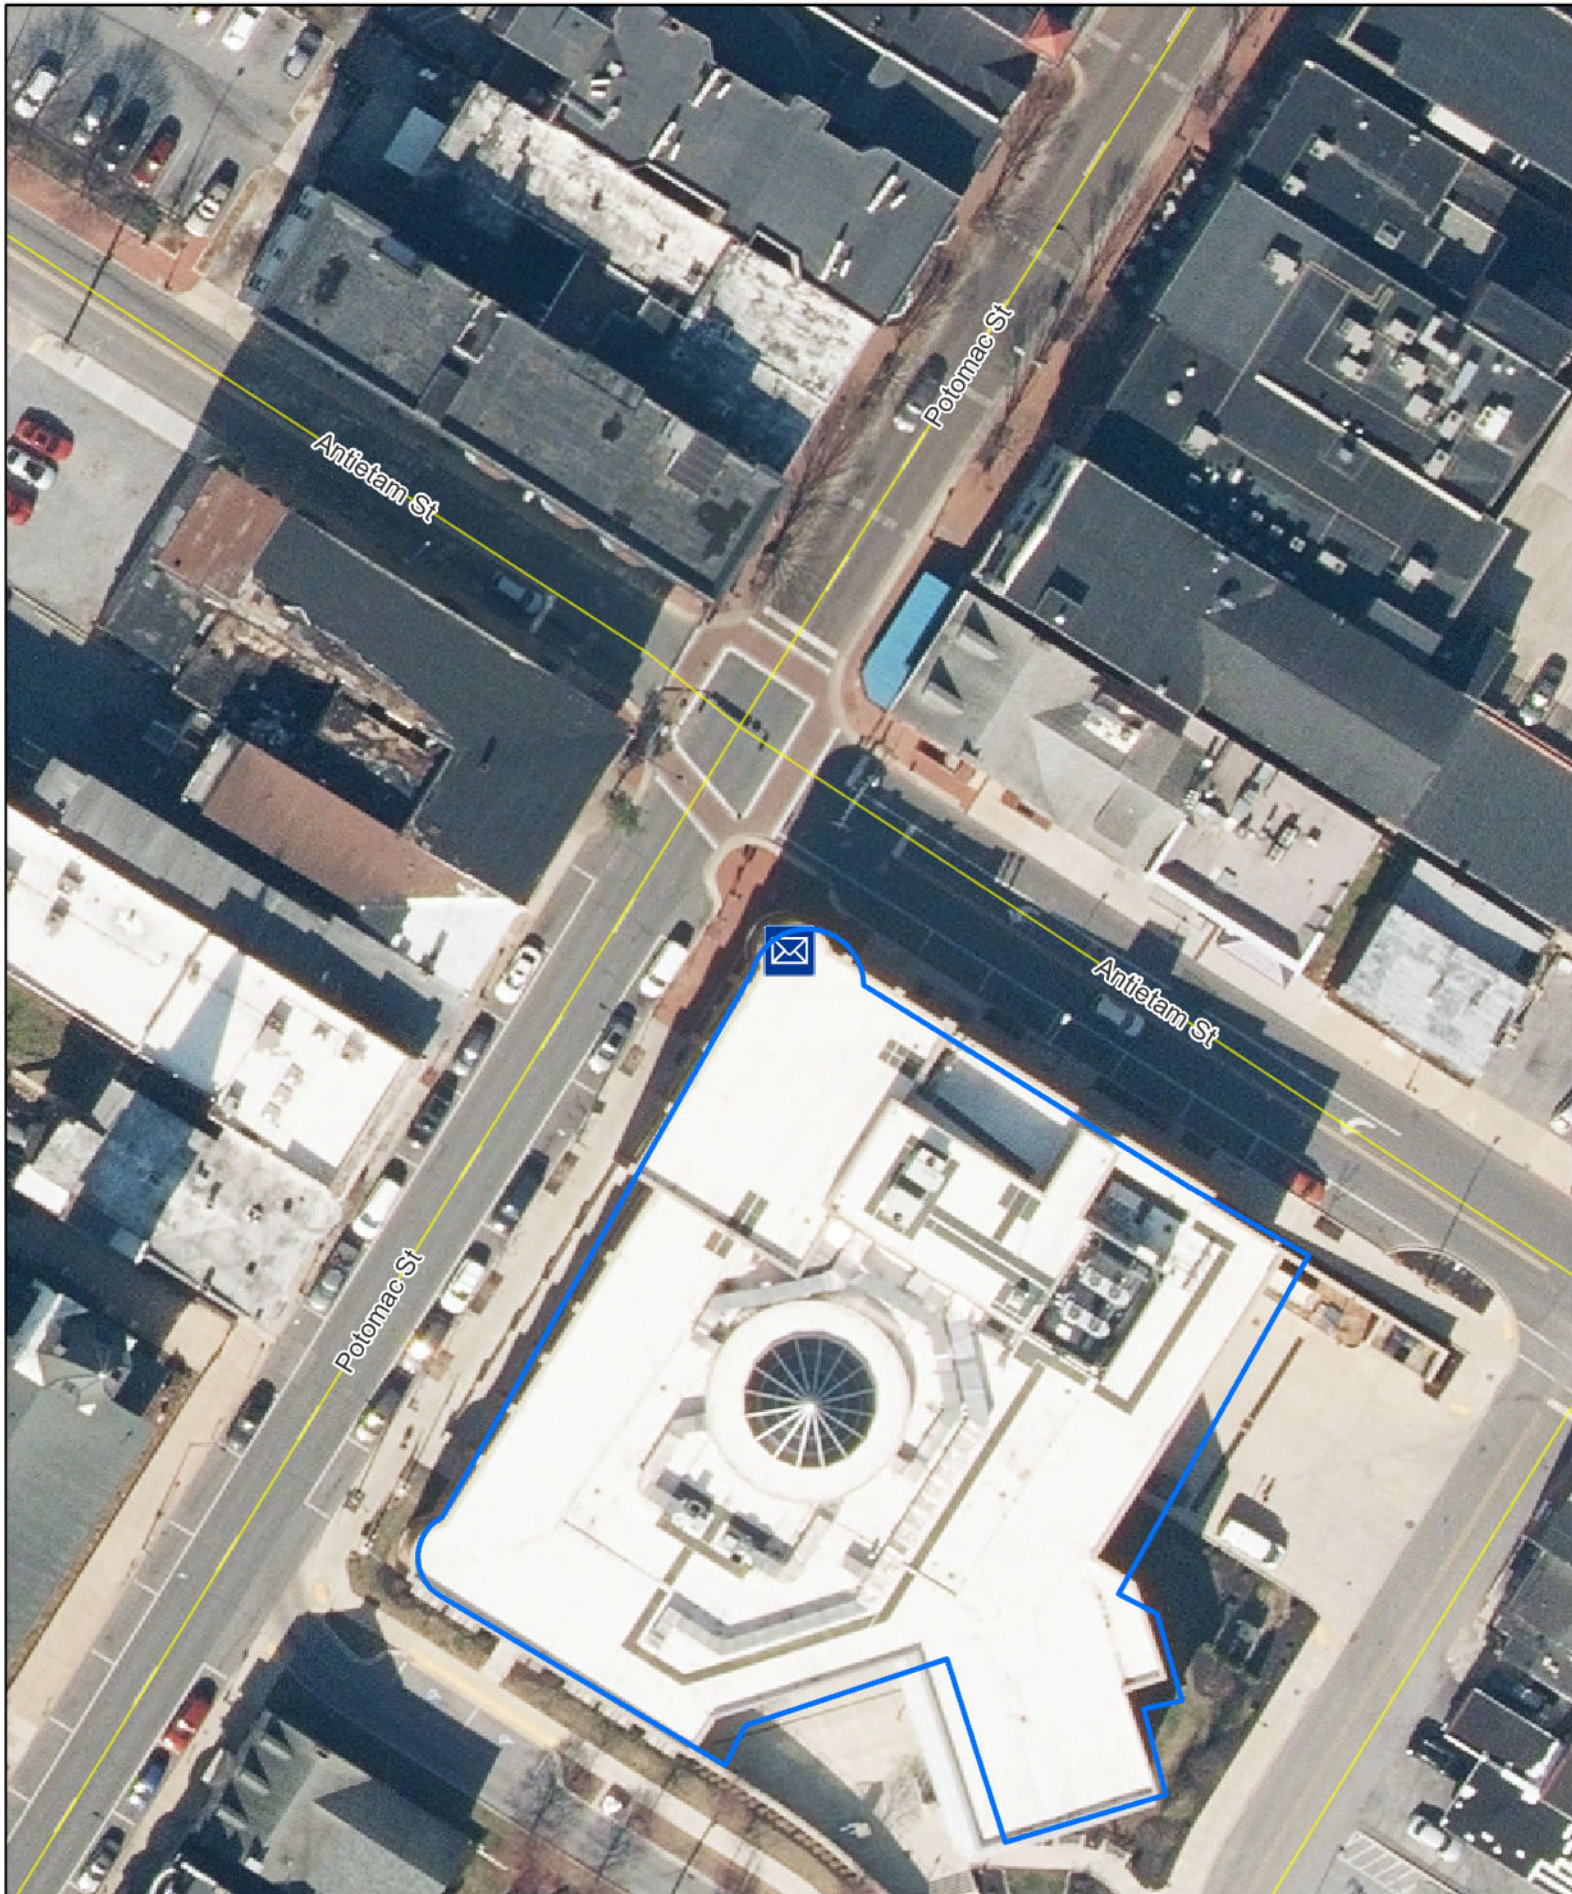

Ballot Drop Box

Building Footprint

Boonsboro Town Hall

Ballot Drop Box Location

21 N. Main Street, Boonsboro, MD

N

0 25 50 Feet

-  Ballot Drop Box
-  Building Footprint

Ballot Drop Box

Building Footprint

Washington County Early Voting Center

Ballot Drop Box Location

17718 Virginia Avenue, Hagerstown, MD

N

0 25 50 Feet

Ballot Drop Box

Building Footprint

Washington County Free Library

Ballot Drop Box Location

100 S. Potomac Street, Hagerstown, MD

N

0 25 50 Feet

North Conococheague Street

South Conococheague Street

West Salisbury Street

West Salisbury Street

East Salisbury Street

-  Ballot Drop Box
-  Building Footprint

Williamsport Town Hall

Ballot Drop Box Location
2 N. Conococheague Street, Williamsport, MD